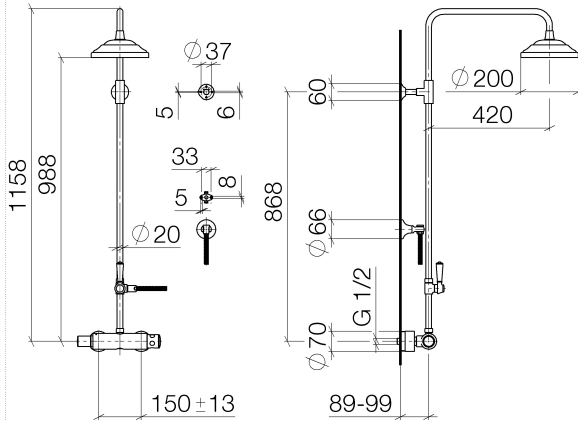

MADISON Showerpipe with shower thermostat without hand shower - Brushed Platinum

MADISON

34 459 360

- shower with fixed riser projection 420mm
- rain shower Ø 200 mm
- rain shower with anti-scale system
- max. rainshower flow 14 l/min
- Function from: 8 l/min
- rotary diverter for fixed-riser shower/hand shower
- height of fittings up to rain shower (bottom edge) 985mm
- height of fittings up to top edge of elbow 1160mm
- two-part push-on rosette Ø 65 mm
- rosette for shower holder Ø 65mm
- rosette for wall mounting Ø 60mm
- gauge 150 mm - 13 mm
- metal shower hose 1250mm with integrated anti-twist protection
- 1/2" connection
- Pipe diameter 20 mm

34 459 360
1:10

Flow rate chart

Certificates

LGA_38665.

MADISON Showerpipe with shower thermostat without hand shower - Brushed
Platinum

MADISON

34 459 360
Parts for other
finishes can be found
here: [Chrome](#)

MADISON Showerpipe with shower thermostat without hand shower - Brushed Platinum

MADISON

34 459 360

Spare parts list

No.	Item Number	Name	Quantity used	Delivery time
1	04 12 05 038 01-06	shower	1	60
2	04 28 22 101 20-06	spout	1	10
3	90 14 10 011 00 90	seal	1	2
4	90 17 11 037 01-06	holder	1	-
Spare part can no longer be ordered, please order the replacement item				
5	90 28 22 104 00-06	pipe	1	-
Spare part can no longer be ordered, please order the replacement item				
6	90 17 09 045 01-06	diverter	1	10
7	09 30 30 064-06	screw	1	10
8	09 18 20 011-06	base	1	10
9	09 28 22 013 90	pipe	1	2
10	11 170 370-06	MADISON Lever insert - Brushed Platinum	1	10
11	09 30 30 062-06	screw	1	10
12	09 14 10 122 90	seal	1	2
13	28 104 970-06	Metal shower hose 1/2" x 1/2" x 1250 mm - Brushed Platinum	1	2
14	28 050 410-06	holder	1	60
15	90 28 22 103 00-06	pipe	1	-
Spare part can no longer be ordered, please order the replacement item				
16	90 14 20 002 00 90	seal	1	2
17	04 17 01 044 01-06	fitting	1	10