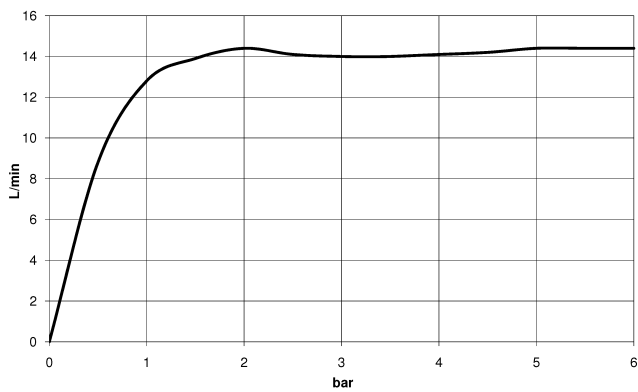

MADISON Showerpipe with shower thermostat without hand shower - Brushed Platinum

MADISON

34 459 360

- shower with fixed riser projection 420mm
- rain shower Ø 200 mm
- rain shower with anti-scale system
- max. rainshower flow 14 l/min
- Function from: 8 l/min
- rotary diverter for fixed-riser shower/hand shower
- height of fittings up to rain shower (bottom edge) 985mm
- height of fittings up to top edge of elbow 1160mm
- two-part push-on rosette Ø 65 mm
- rosette for shower holder Ø 65mm
- rosette for wall mounting Ø 60mm
- gauge 150 mm - 13 mm
- metal shower hose 1250mm with integrated anti-twist protection
- 1/2" connection
- Pipe diameter 20 mm

34 459 360
1:10

Flow rate chart

Certificates

LGA_38665.

MADISON Showerpipe with shower thermostat without hand shower - Brushed
Platinum

MADISON

34 459 360
Parts for other
finishes can be found
here: [Chrome](#)