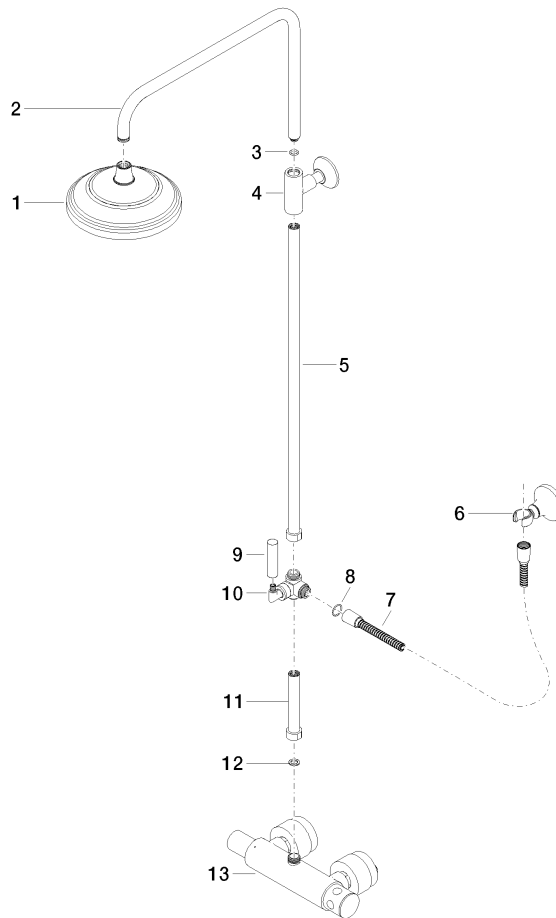

MADISON Showerpipe with shower thermostat without hand shower - Brushed Platinum

MADISON

34 459 360

- shower with fixed riser projection 420mm
- rain shower Ø 200 mm
- rain shower with anti-scale system
- max. rainshower flow 14 l/min
- Function from: 8 l/min
- rotary diverter for fixed-riser shower/hand shower
- height of fittings up to rain shower (bottom edge) 985mm
- height of fittings up to top edge of elbow 1160mm
- two-part push-on rosette Ø 65 mm
- rosette for shower holder Ø 65mm
- rosette for wall mounting Ø 60mm
- gauge 150 mm - 13 mm
- metal shower hose 1250mm with integrated anti-twist protection
- 1/2" connection
- Pipe diameter 20 mm

34 459 360
1:10

Flow rate chart

Certificates

LGA_38665.

MADISON Showerpipe with shower thermostat without hand shower - Brushed
Platinum

MADISON

34 459 360
Parts for other
finishes can be found
here: [Chrome](#)

MADISON Showerpipe with shower thermostat without hand shower - Brushed Platinum

MADISON

34 459 360

Spare parts list

No.	Item Number	Name	Quantity used	Delivery time
1	04 12 05 038 01-06	shower	1	60
2	04 28 22 101 20-06	spout	1	10
3	90 14 10 011 00 90	seal	1	2
4	90 17 11 037 01-06	holder	1	-
Spare part can no longer be ordered, please order the replacement item				
5	90 28 22 104 00-06	pipe	1	-
Spare part can no longer be ordered, please order the replacement item				
6	90 17 09 045 01-06	diverter	1	10
7	09 30 30 064-06	screw	1	10
8	09 18 20 011-06	base	1	10
9	09 28 22 013 90	pipe	1	2
10	11 170 370-06	MADISON Lever insert - Brushed Platinum	1	10
11	09 30 30 062-06	screw	1	10
12	09 14 10 122 90	seal	1	2
13	28 104 970-06	Metal shower hose 1/2" x 1/2" x 1250 mm - Brushed Platinum	1	2
14	28 050 410-06	holder	1	60
15	90 28 22 103 00-06	pipe	1	-
Spare part can no longer be ordered, please order the replacement item				
16	90 14 20 002 00 90	seal	1	2
17	04 17 01 044 01-06	fitting	1	10